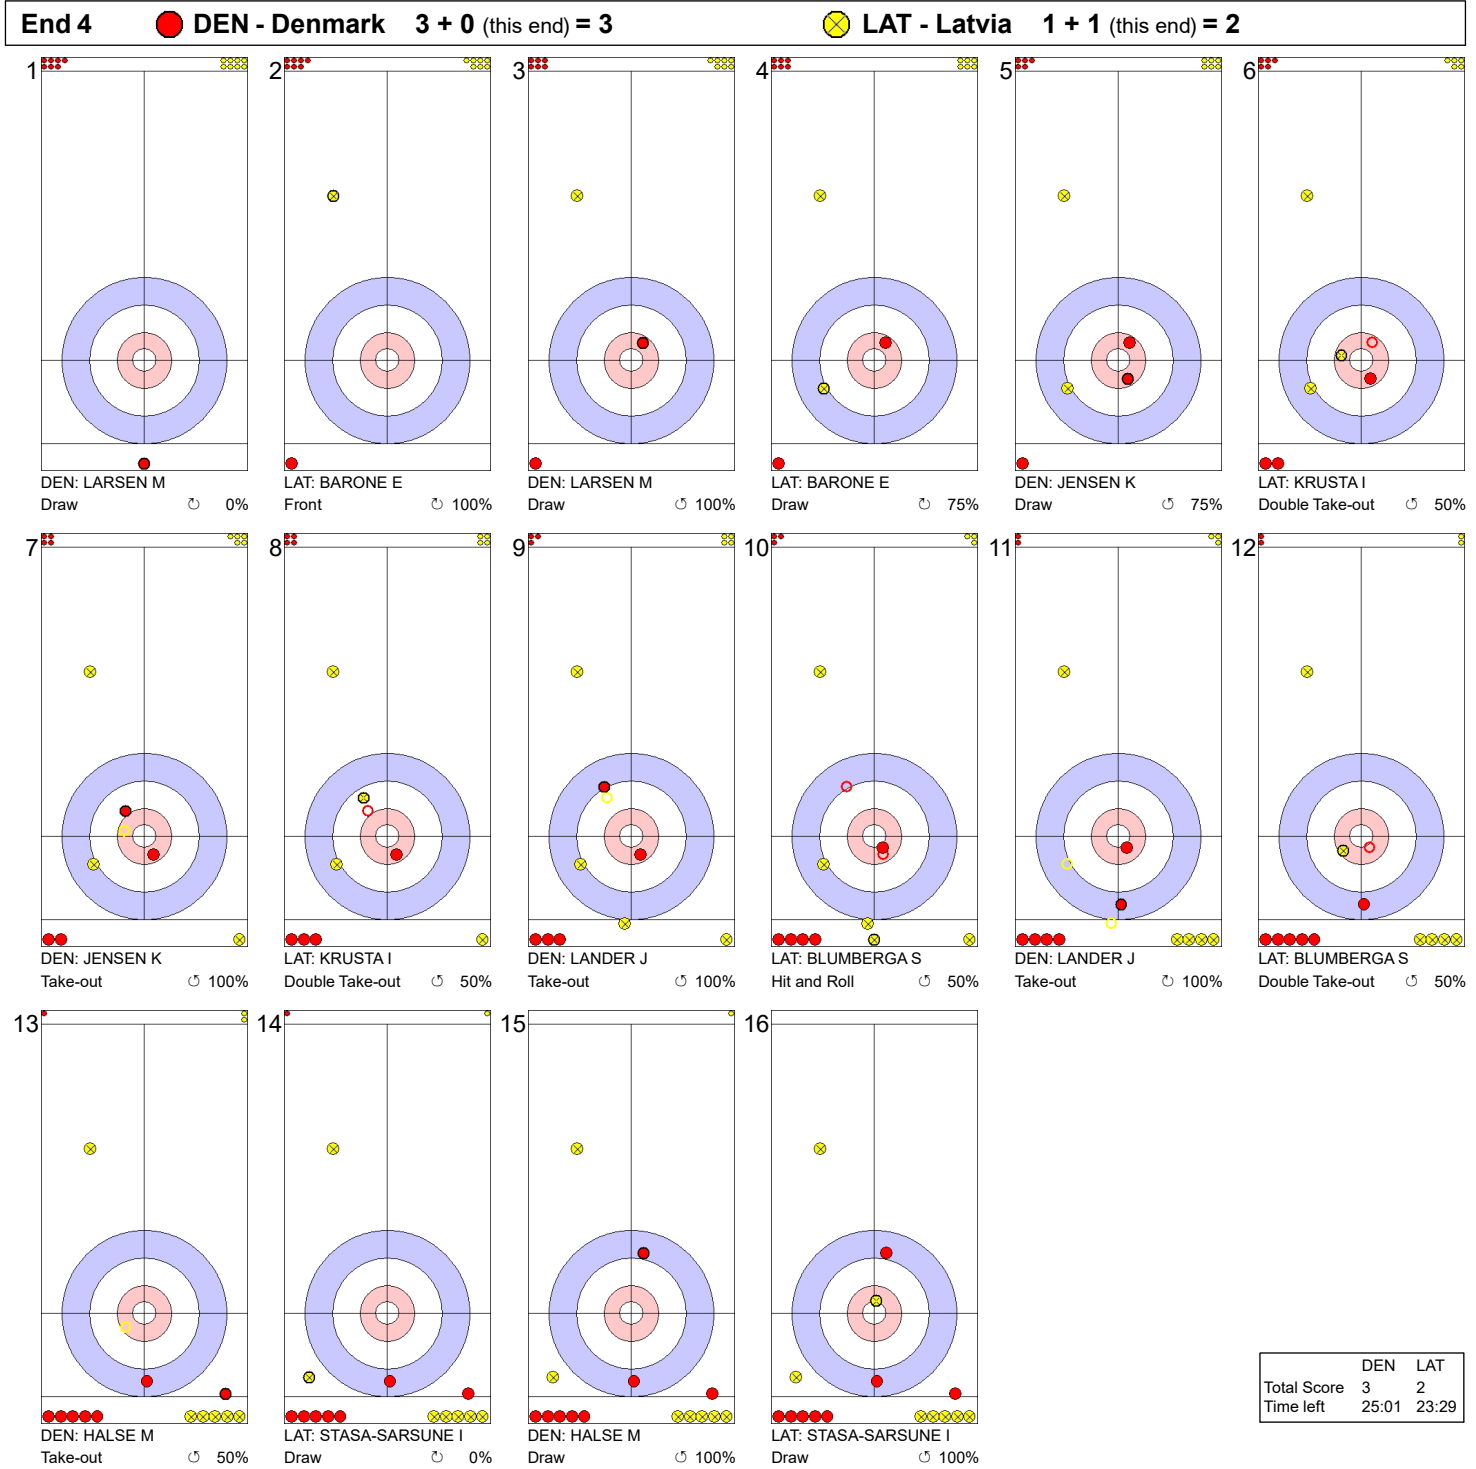

**Game - Shot by Shot**

	DEN	LAT
Total Score	0	1
Time left	34:37	34:23

**Legend:**  
 Clockwise     
 Counter-clockwise     
 - Not considered

**Game - Shot by Shot**

	DEN	LAT
Total Score	2	1
Time left	30:59	31:19

**Legend:**  
 ⌚ Clockwise      ⌚ Counter-clockwise      - Not considered

**Game - Shot by Shot**

**Legend:**  
 Clockwise      Counter-clockwise      - Not considered

Game - Shot by Shot

**Legend:**  
 ↻ Clockwise      ↺ Counter-clockwise      - Not considered

**Game - Shot by Shot**

**Legend:**  
 ↻ Clockwise      ↺ Counter-clockwise      - Not considered

**Game - Shot by Shot**

**Legend:**  
 ⌚ Clockwise      ⌚ Counter-clockwise      - Not considered

**Game - Shot by Shot**

**Legend:**  
 Clockwise      Counter-clockwise      - Not considered

**Game - Shot by Shot**

**Legend:**  
 ↻ Clockwise      ↺ Counter-clockwise      - Not considered

Game - Shot by Shot

Legend:

⤷ Clockwise