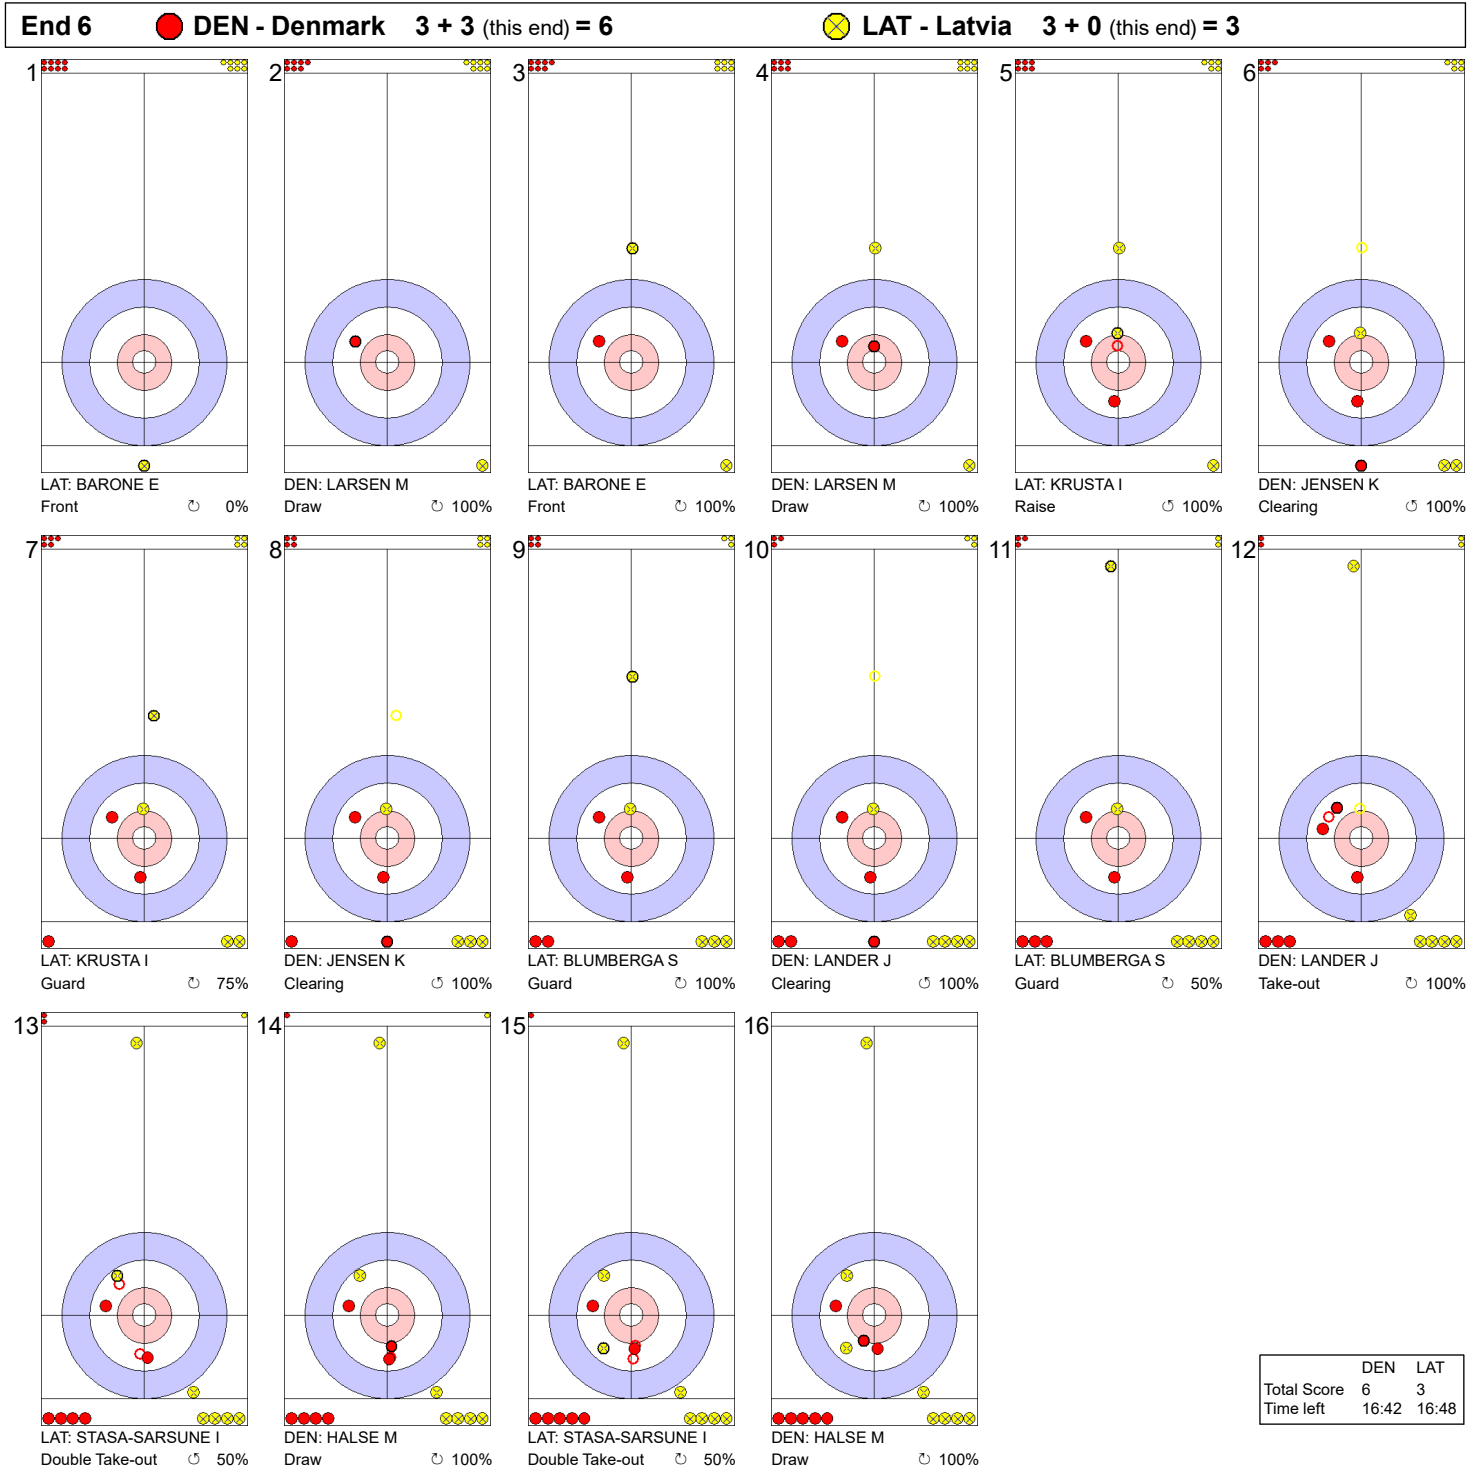

**Game - Shot by Shot**

	DEN	LAT
Total Score	0	1
Time left	34:37	34:23

**Legend:**  
 Clockwise     
 Counter-clockwise     
 - Not considered

**Game - Shot by Shot**

	DEN	LAT
Total Score	2	1
Time left	30:59	31:19

**Legend:**  
 ⌚ Clockwise      ⌚ Counter-clockwise      - Not considered

**Game - Shot by Shot**

**Legend:**  
 Clockwise      Counter-clockwise      - Not considered

Game - Shot by Shot

**Legend:**  
 ↻ Clockwise      ↺ Counter-clockwise      - Not considered

**Game - Shot by Shot**

**Legend:**  
 ↻ Clockwise      ↺ Counter-clockwise      - Not considered

**Game - Shot by Shot**

**Legend:**  
 ⌚ Clockwise      ⌚ Counter-clockwise      - Not considered

**Game - Shot by Shot**

**Legend:**  
 Clockwise      Counter-clockwise      - Not considered

**Game - Shot by Shot**

**Legend:**  
 ↻ Clockwise      ↺ Counter-clockwise      - Not considered

Game - Shot by Shot

Legend:

⤷ Clockwise