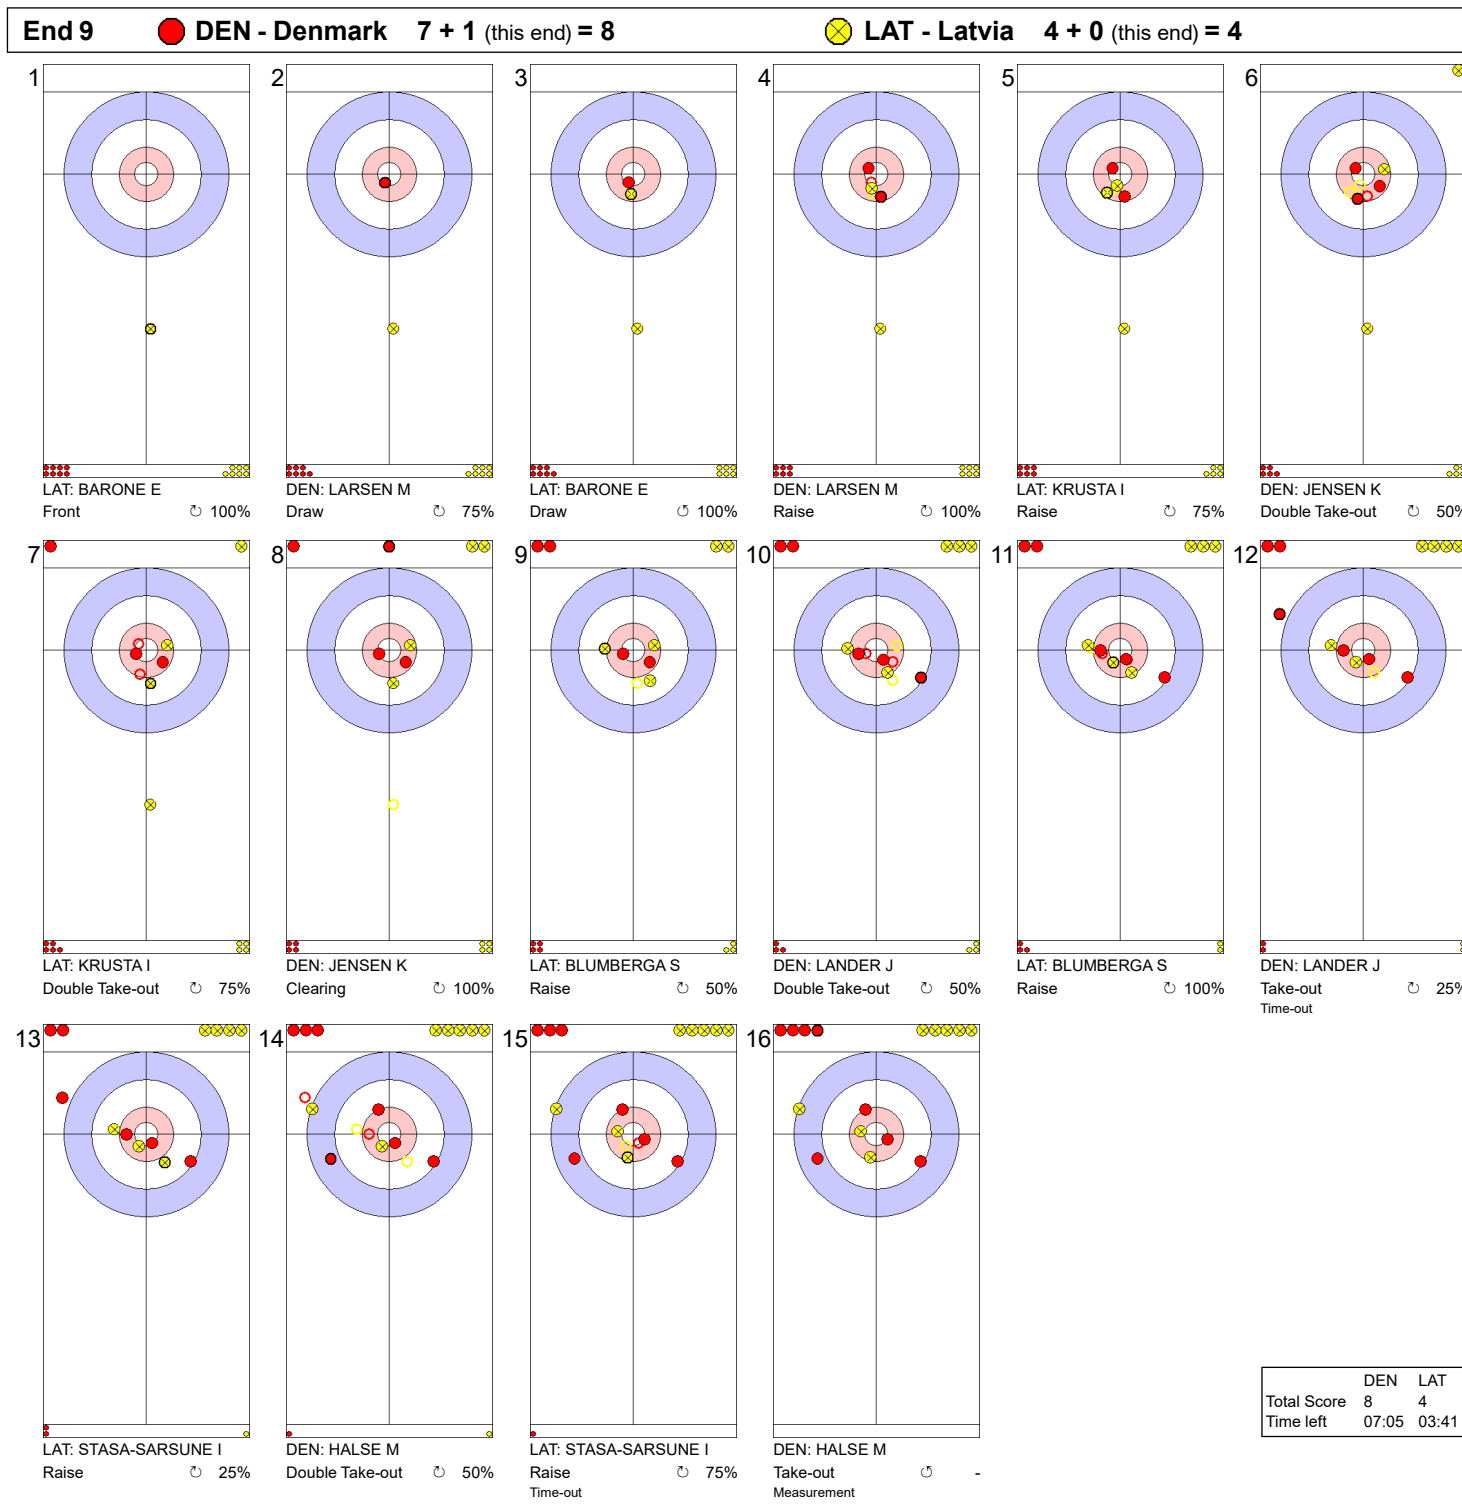

**Game - Shot by Shot**

	DEN	LAT
Total Score	0	1
Time left	34:37	34:23

**Legend:**  
 Clockwise     
 Counter-clockwise     
 - Not considered

**Game - Shot by Shot**

	DEN	LAT
Total Score	2	1
Time left	30:59	31:19

**Game - Shot by Shot**

**Legend:**  
 ↻ Clockwise      ↺ Counter-clockwise      - Not considered

**Game - Shot by Shot**

**Legend:**  
 ⌚ Clockwise      ⌚ Counter-clockwise      - Not considered

**Game - Shot by Shot**

**Legend:**  
 Clockwise      Counter-clockwise      - Not considered

**Game - Shot by Shot**

**Legend:**  
 ↻ Clockwise      ↺ Counter-clockwise      - Not considered

Game - Shot by Shot

Legend:

⤷ Clockwise

⤶ Counter-clockwise

- Not considered