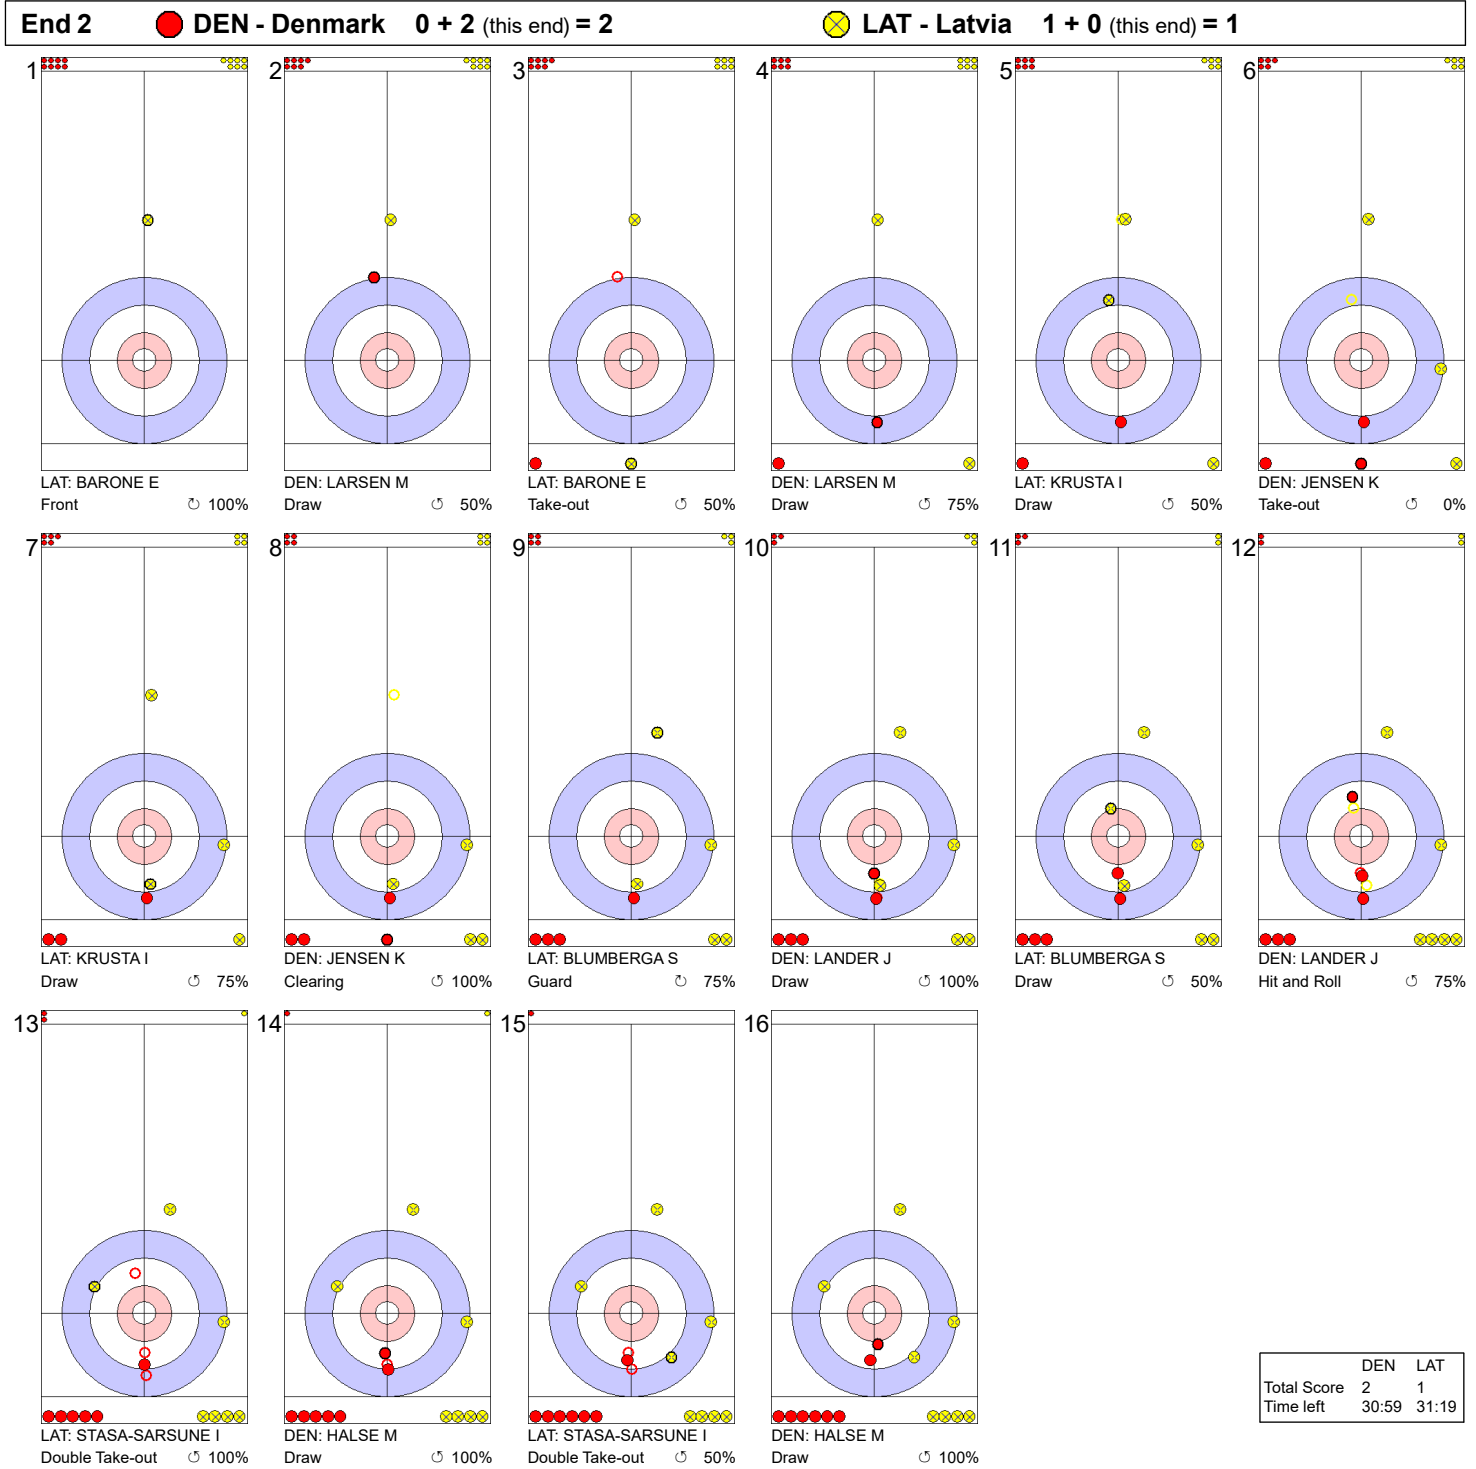

**Game - Shot by Shot**

	DEN	LAT
Total Score	0	1
Time left	34:37	34:23

**Legend:**  
 Clockwise     
 Counter-clockwise     
 - Not considered

**Game - Shot by Shot**

	DEN	LAT
Total Score	2	1
Time left	30:59	31:19

**Legend:**  
 ⌚ Clockwise      ⌚ Counter-clockwise      - Not considered

**Game - Shot by Shot**

**Legend:**  
 Clockwise      Counter-clockwise      - Not considered

Game - Shot by Shot

**Legend:**  
 ↻ Clockwise      ↺ Counter-clockwise      - Not considered

**Game - Shot by Shot**

**Legend:**  
 ↻ Clockwise      ↺ Counter-clockwise      - Not considered

**Game - Shot by Shot**

**Legend:**  
 ⌚ Clockwise      ⌚ Counter-clockwise      - Not considered

**Game - Shot by Shot**

**Legend:**  
 Clockwise      Counter-clockwise      - Not considered

**Game - Shot by Shot**

**Legend:**  
 ↻ Clockwise      ↺ Counter-clockwise      - Not considered

Game - Shot by Shot

Legend:

⤷ Clockwise