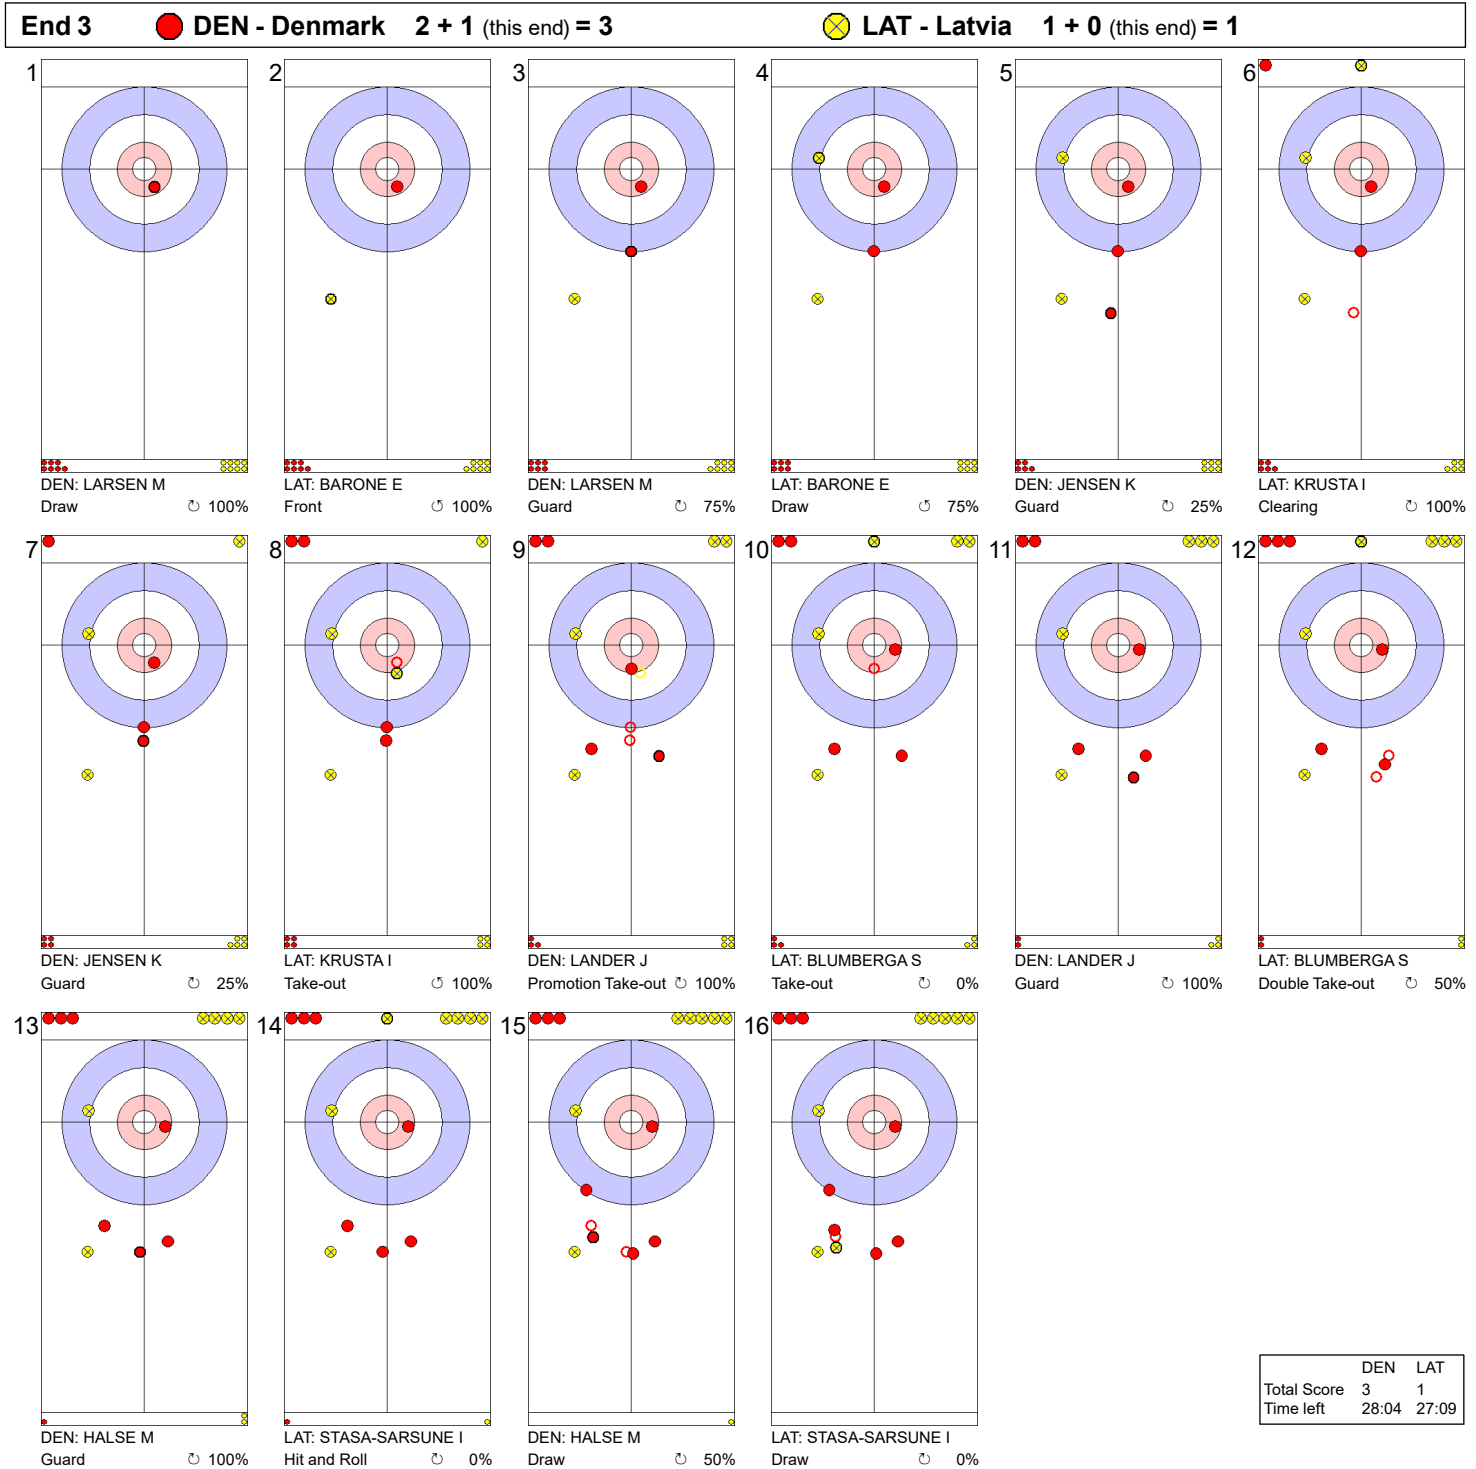

**Game - Shot by Shot**

	DEN	LAT
Total Score	0	1
Time left	34:37	34:23

**Legend:**  
 Clockwise     
 Counter-clockwise     
 - Not considered

**Game - Shot by Shot**

	DEN	LAT
Total Score	2	1
Time left	30:59	31:19

**Legend:**  
 ⌚ Clockwise      ⌚ Counter-clockwise      - Not considered

**Game - Shot by Shot**

**Legend:**  
 Clockwise      Counter-clockwise      - Not considered

Game - Shot by Shot

**Legend:**  
 ↻ Clockwise      ↺ Counter-clockwise      - Not considered

**Game - Shot by Shot**

**Legend:**  
 ↻ Clockwise      ↺ Counter-clockwise      - Not considered

**Game - Shot by Shot**

**Legend:**  
 ⌚ Clockwise      ⌚ Counter-clockwise      - Not considered

**Game - Shot by Shot**

**Legend:**  
 Clockwise      Counter-clockwise      - Not considered

**Game - Shot by Shot**

**Legend:**  
 ↻ Clockwise      ↺ Counter-clockwise      - Not considered

Game - Shot by Shot

Legend:

⤷ Clockwise