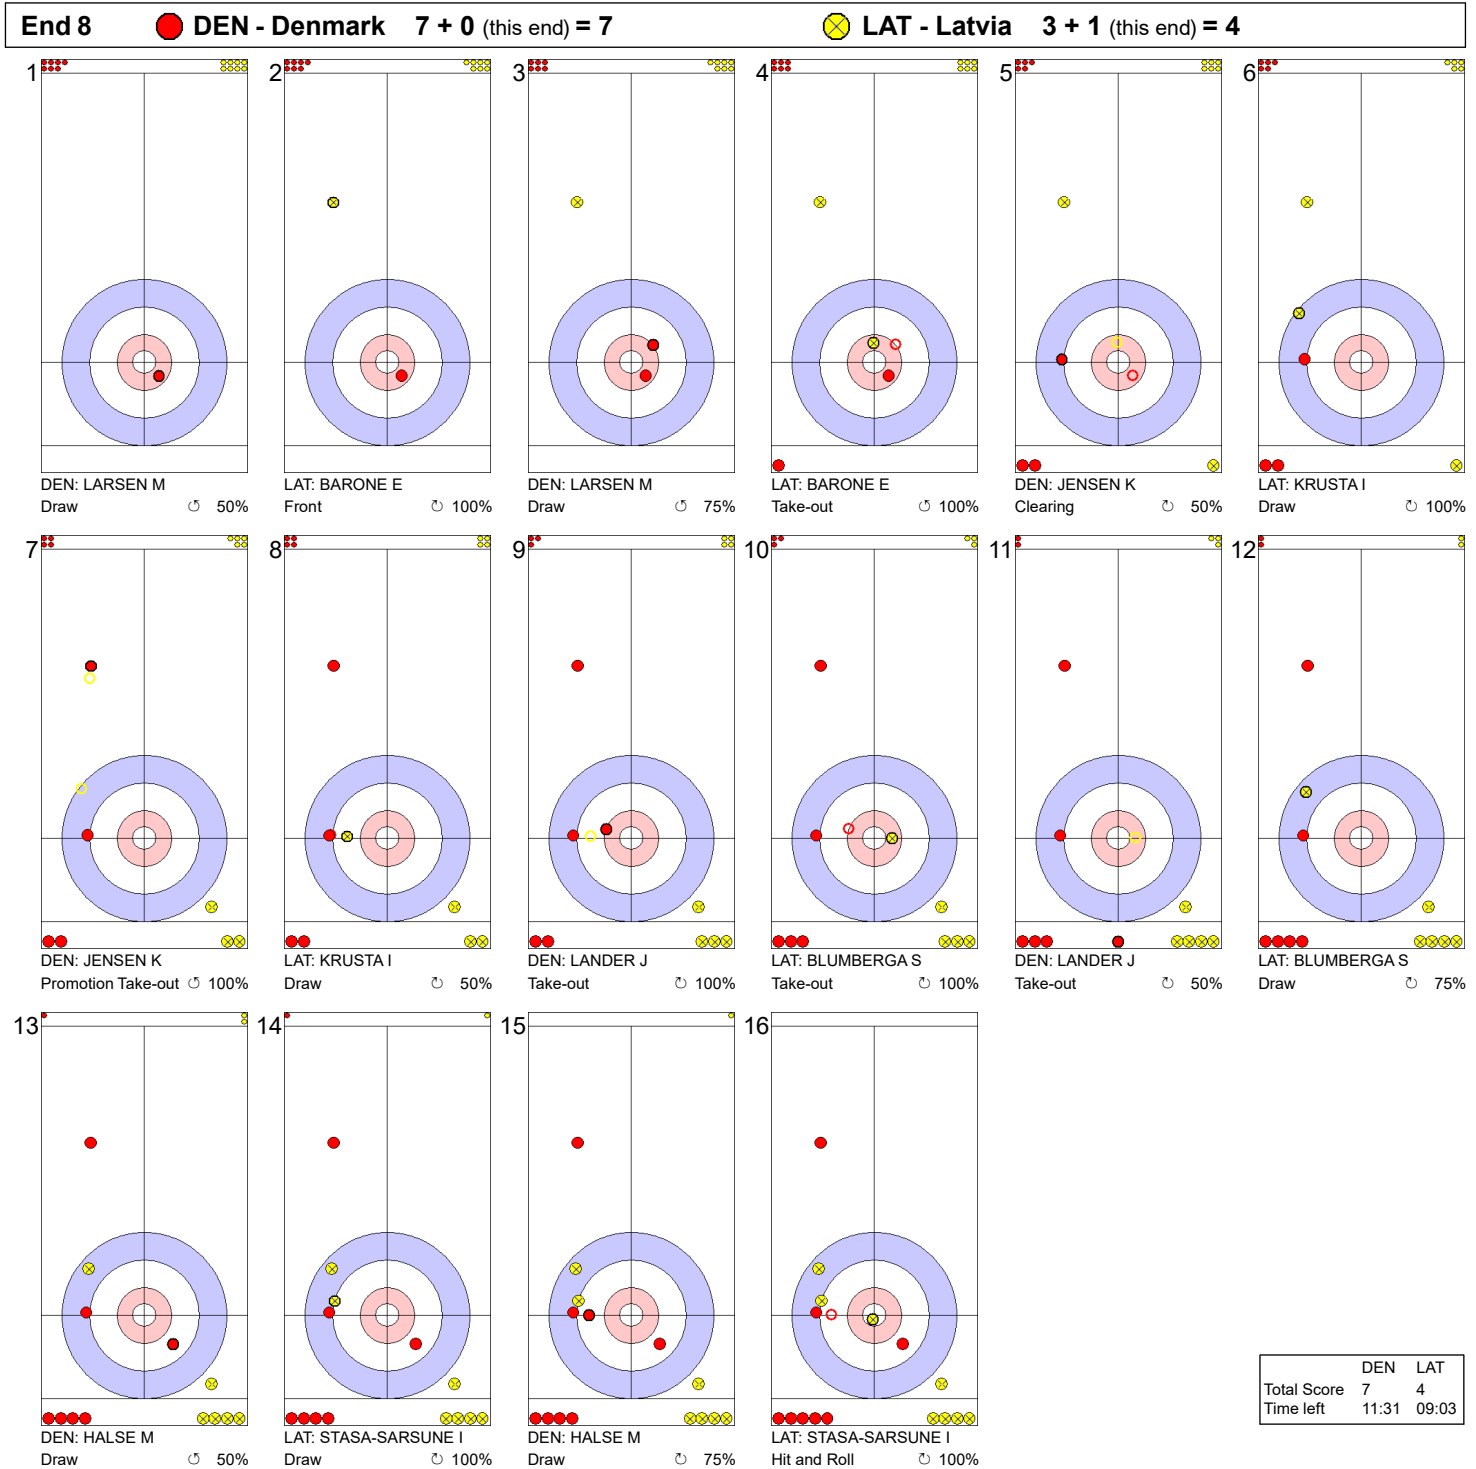

**Game - Shot by Shot**

	DEN	LAT
Total Score	0	1
Time left	34:37	34:23

**Legend:**  
 Clockwise     
 Counter-clockwise     
 - Not considered

**Game - Shot by Shot**

	DEN	LAT
Total Score	2	1
Time left	30:59	31:19

**Legend:**  
 ⌚ Clockwise      ⌚ Counter-clockwise      - Not considered

**Game - Shot by Shot**

**Legend:**  
 Clockwise      Counter-clockwise      - Not considered

Game - Shot by Shot

**Legend:**  
 ↻ Clockwise      ↺ Counter-clockwise      - Not considered

**Game - Shot by Shot**

**Legend:**  
 ↻ Clockwise      ↺ Counter-clockwise      - Not considered

**Game - Shot by Shot**

**Legend:**  
 ⌚ Clockwise      ⌚ Counter-clockwise      - Not considered

**Game - Shot by Shot**

**Legend:**  
 Clockwise      Counter-clockwise      - Not considered

**Game - Shot by Shot**

**Legend:**  
 ↻ Clockwise      ↺ Counter-clockwise      - Not considered

Game - Shot by Shot

Legend:

⤷ Clockwise