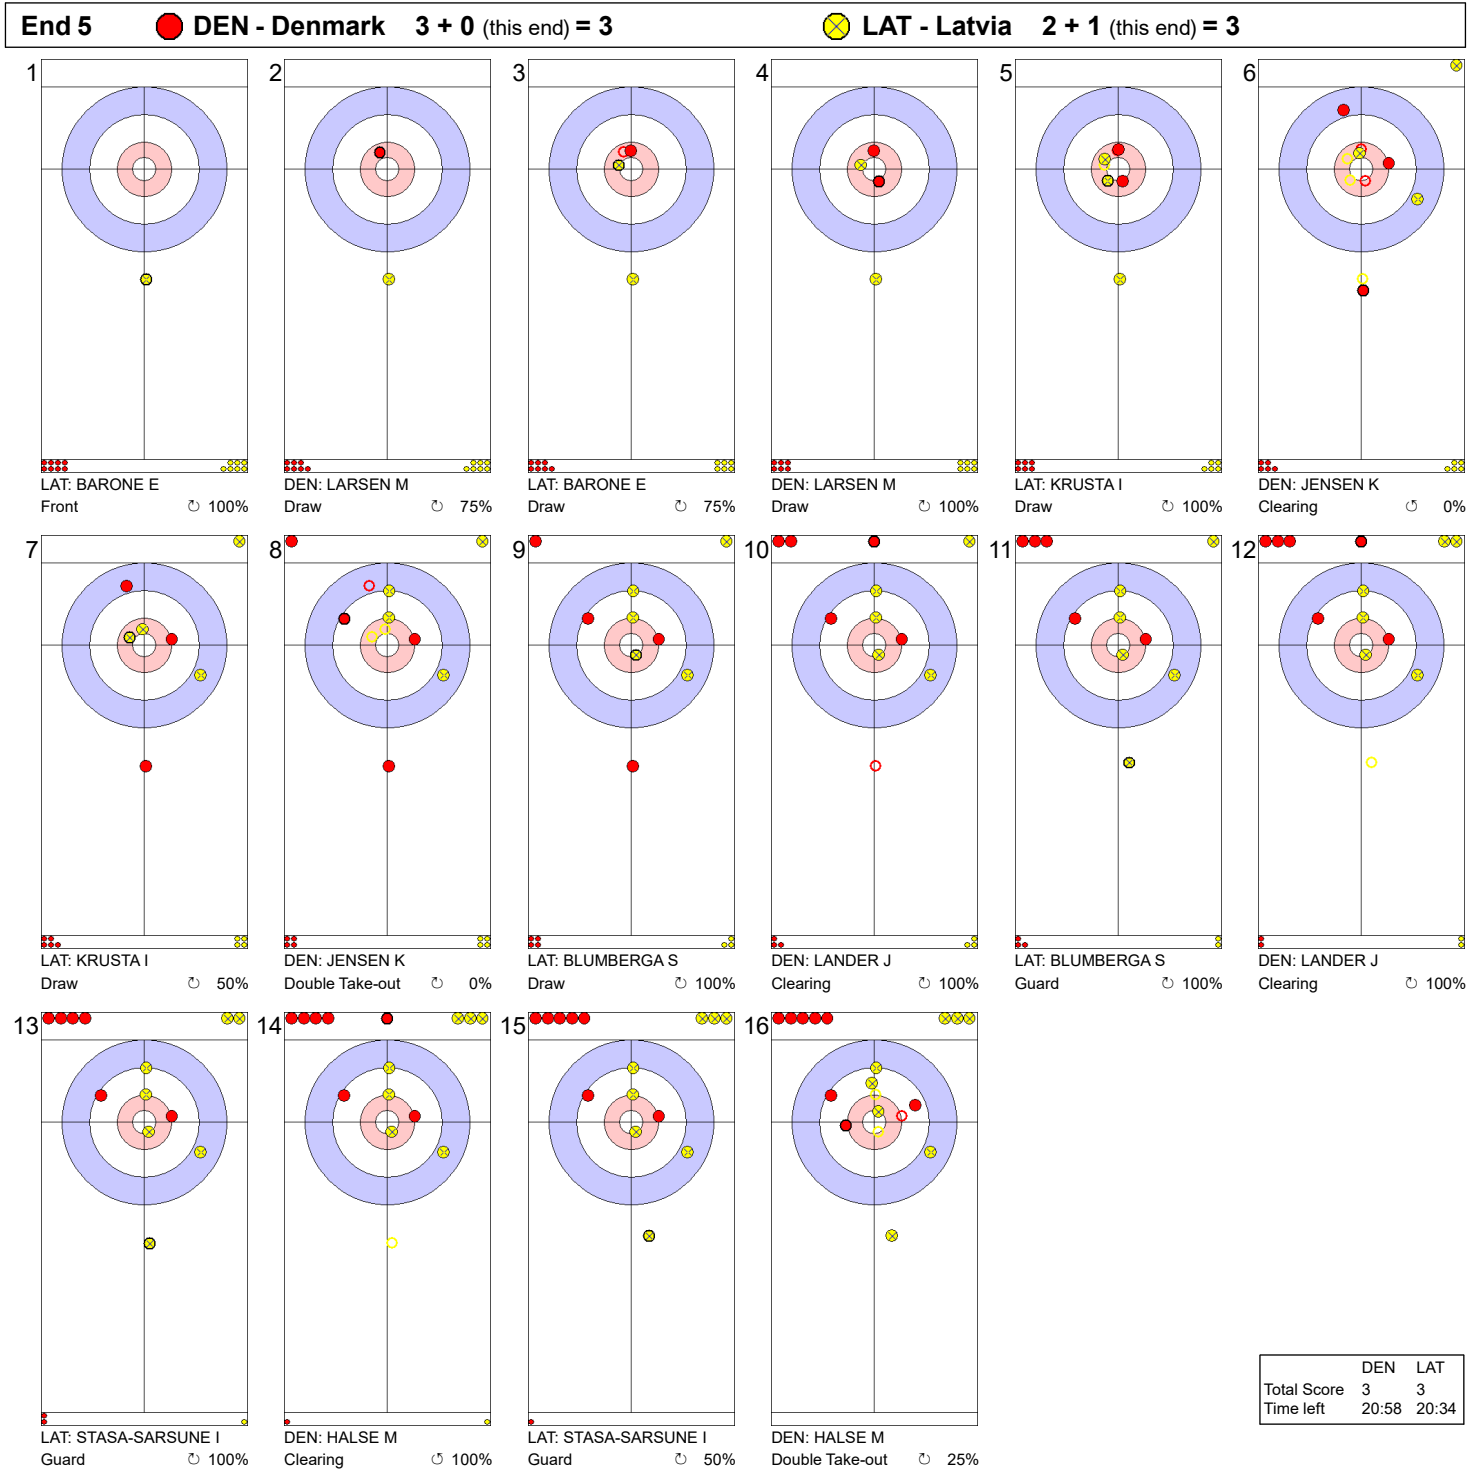

**Game - Shot by Shot**

	DEN	LAT
Total Score	0	1
Time left	34:37	34:23

**Legend:**  
 Clockwise     
 Counter-clockwise     
 - Not considered

**Game - Shot by Shot**

	DEN	LAT
Total Score	2	1
Time left	30:59	31:19

**Legend:**  
 ⌚ Clockwise      ⌚ Counter-clockwise      - Not considered

**Game - Shot by Shot**

**Legend:**  
 Clockwise      Counter-clockwise      - Not considered

Game - Shot by Shot

**Legend:**  
 ↻ Clockwise      ↺ Counter-clockwise      - Not considered

**Game - Shot by Shot**

**Legend:**  
 ↻ Clockwise      ↺ Counter-clockwise      - Not considered

**Game - Shot by Shot**

**Legend:**  
 ⌚ Clockwise      ⌚ Counter-clockwise      - Not considered

**Game - Shot by Shot**

**Legend:**  
 Clockwise      Counter-clockwise      - Not considered

**Game - Shot by Shot**

**Legend:**  
 ↻ Clockwise      ↺ Counter-clockwise      - Not considered

Game - Shot by Shot

Legend:

⤷ Clockwise